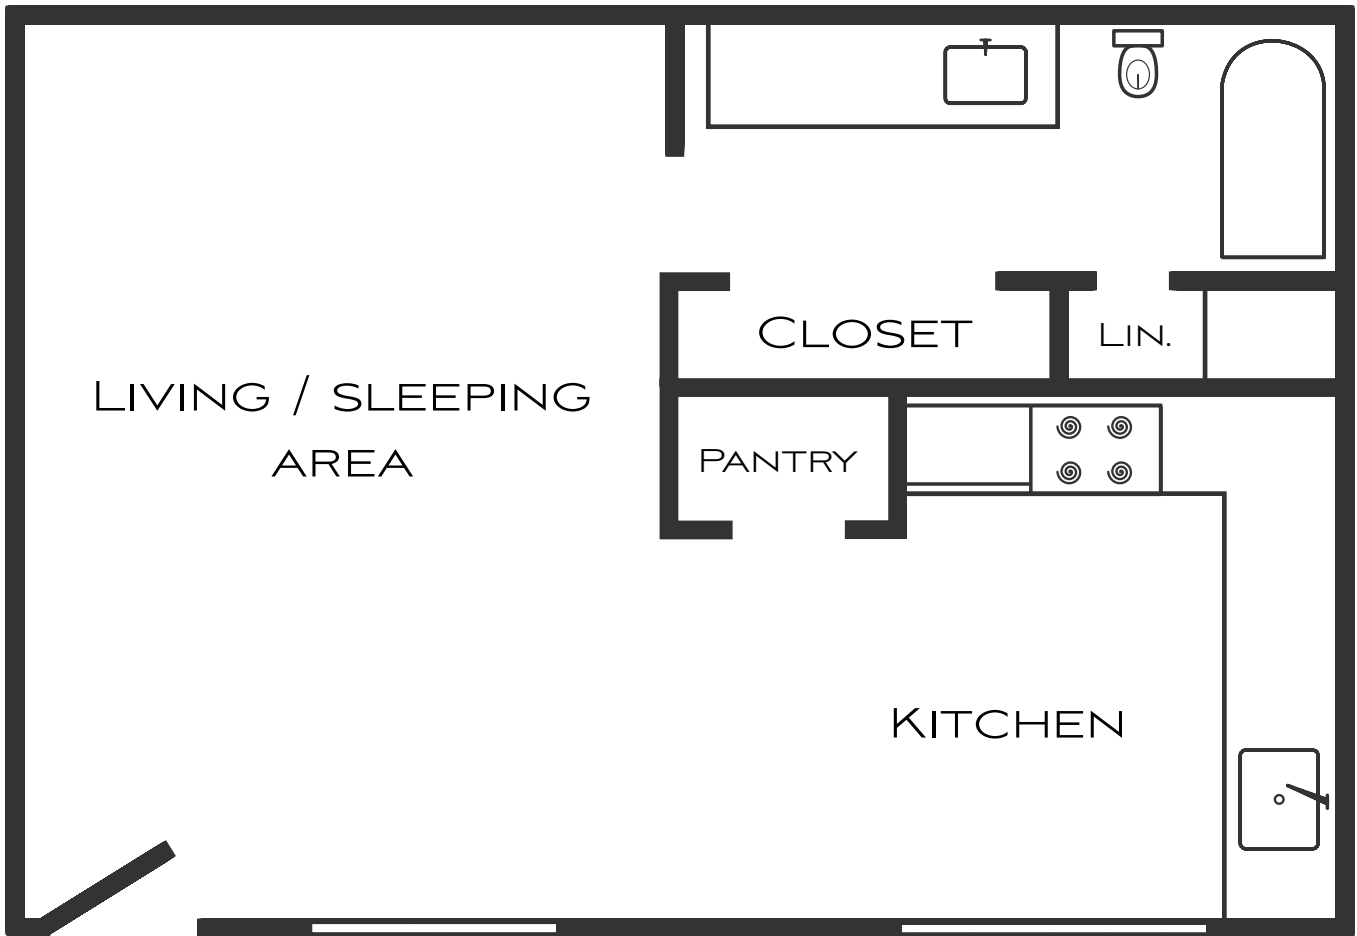

### Floorplan S

Studio, one bath  
±420 Square Feet

Layout, dimensions and features are typical / approximate, not guaranteed and not to scale. Apartment layout may be flipped or otherwise vary from that depicted here. Prospective tenants are encouraged to view and measure unit under consideration before submitting a rental application.