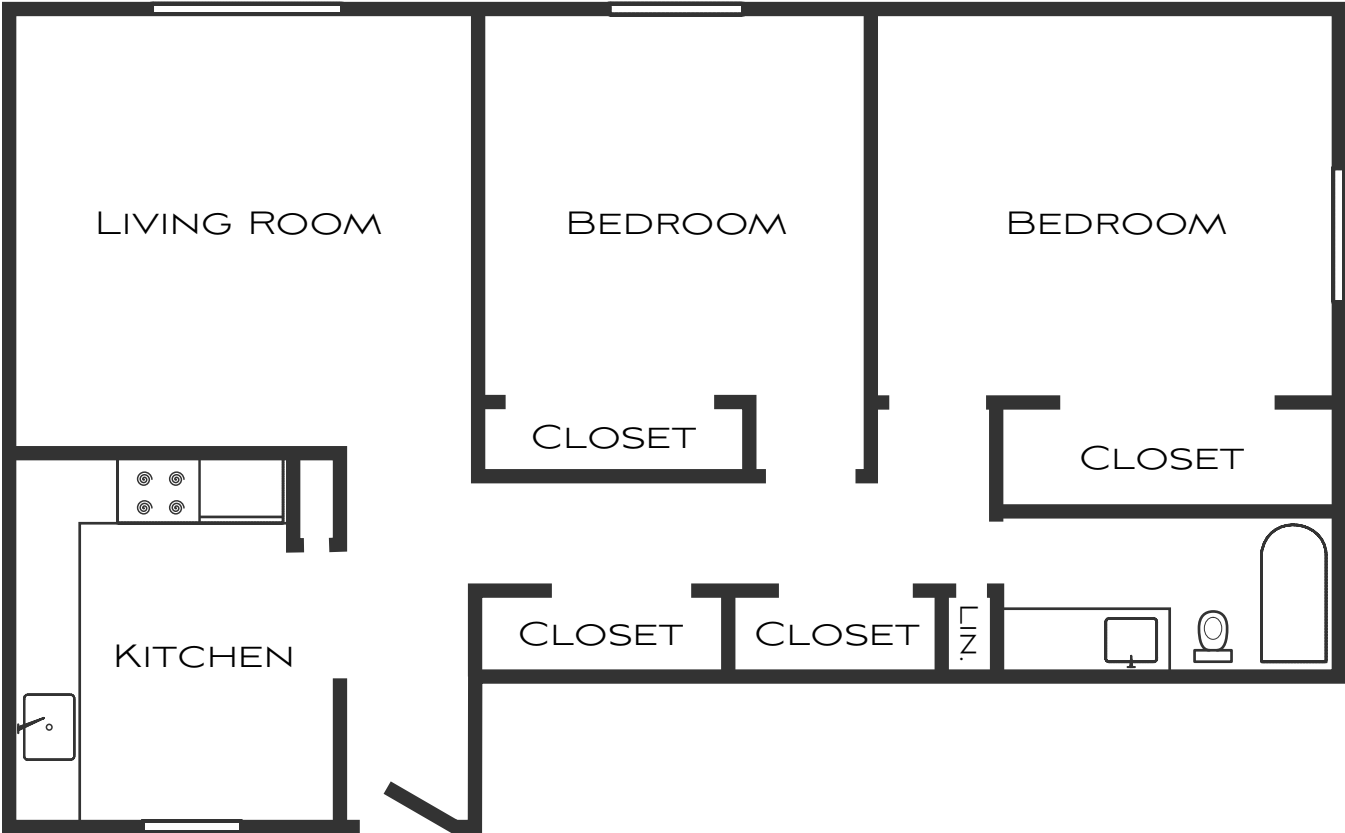

Floorplan 2A

Two bedrooms, one bath
±880 Square Feet

Layout, dimensions and features are typical / approximate, not guaranteed and not to scale. Apartment layout may be flipped or otherwise vary from that depicted here. Prospective tenants are encouraged to view and measure unit under consideration before submitting a rental application.