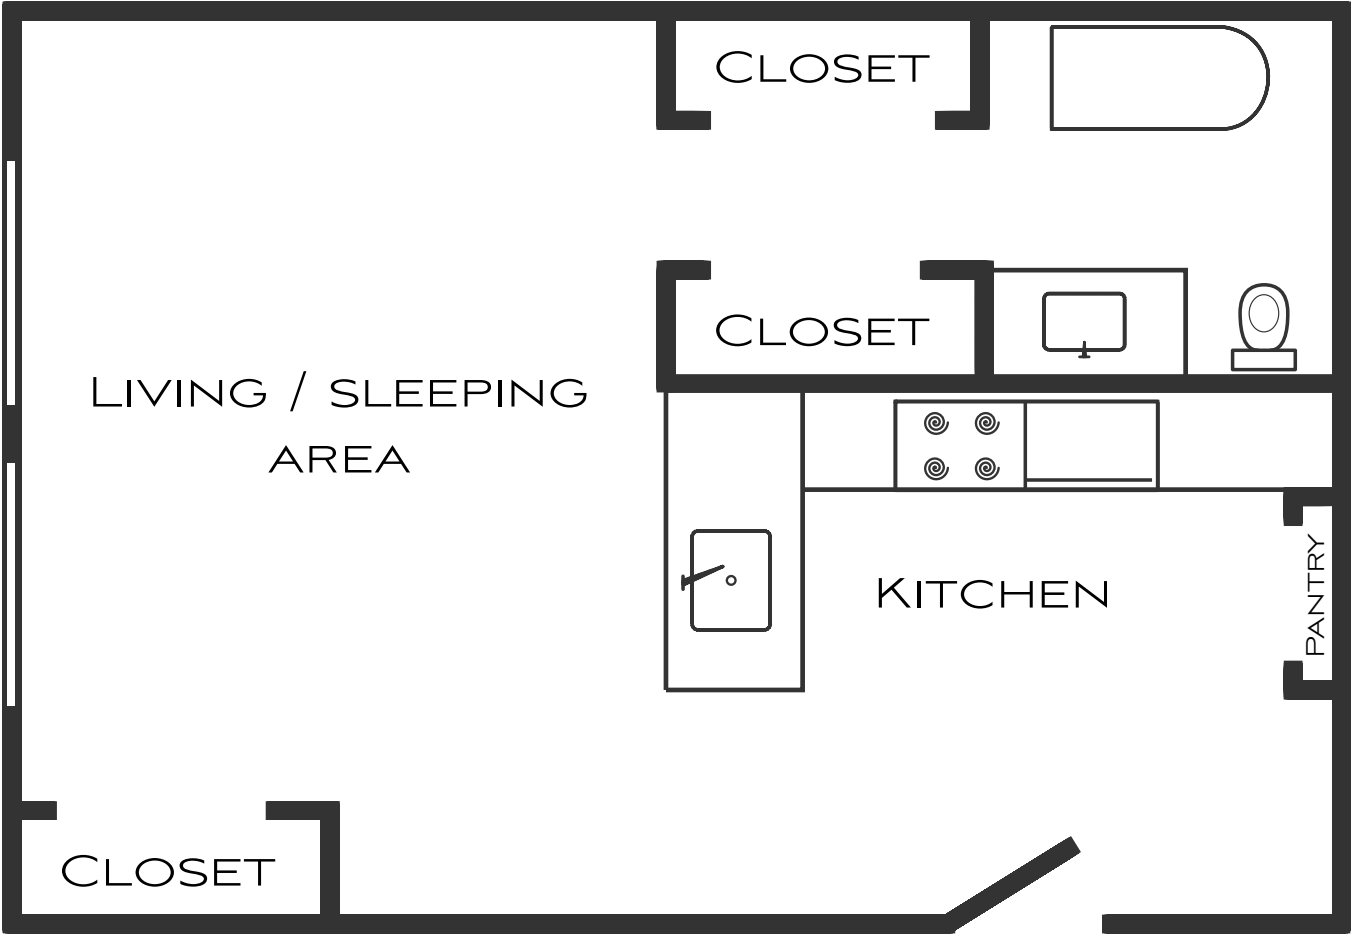

**Apartment 230**

Studio, one bath  
±420 Square Feet

Layout, dimensions and features are typical / approximate, not guaranteed and not to scale. Apartment layout may be flipped or otherwise vary from that depicted here. Prospective tenants are encouraged to view and measure unit under consideration before submitting a rental application.