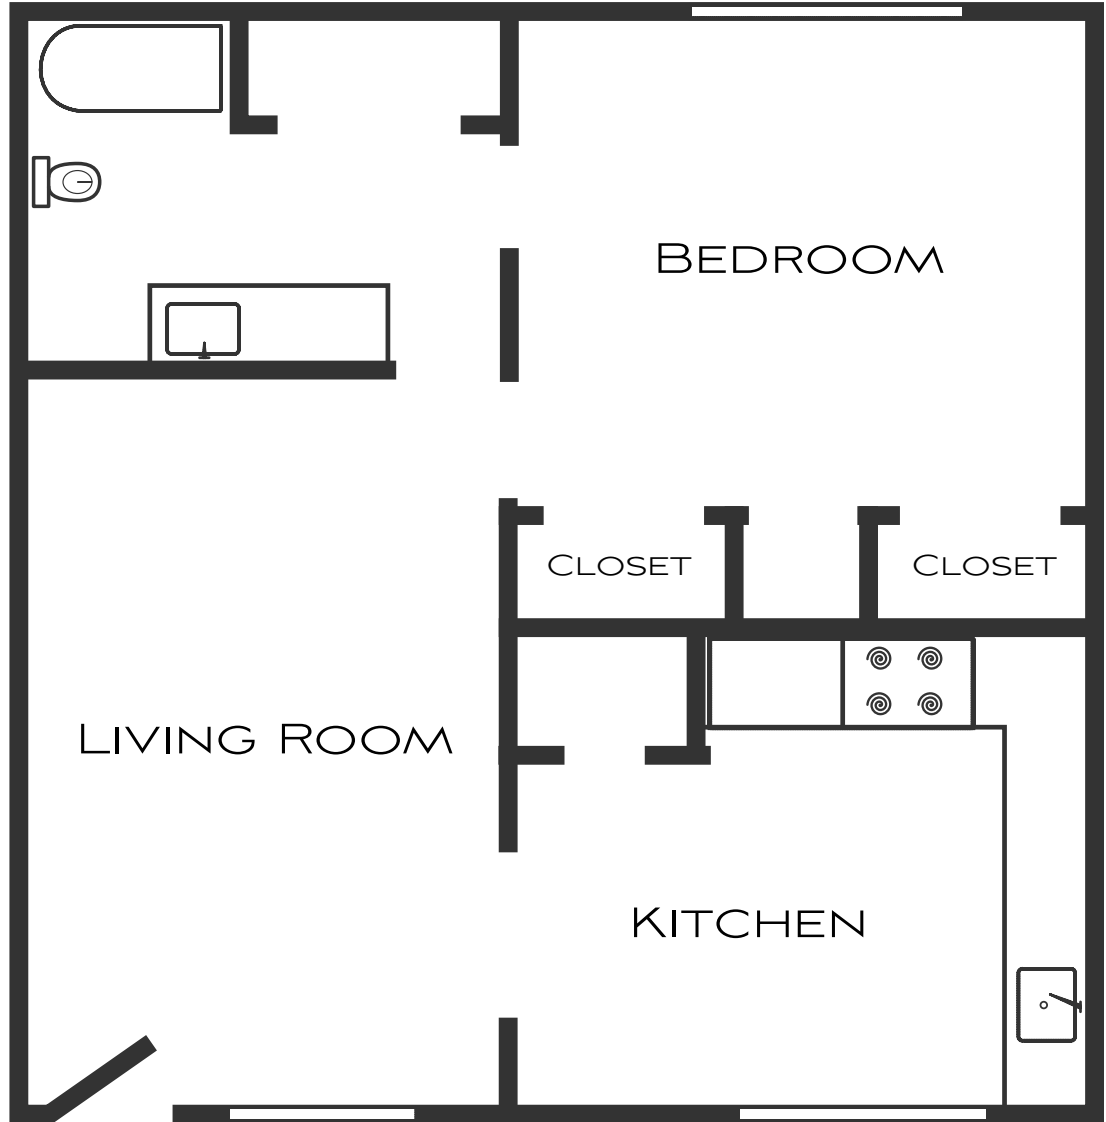

### Floorplan 1A

One bedroom, one bath  
±620 Square Feet

Layout, dimensions and features are typical / approximate, not guaranteed and not to scale. Apartment layout may be flipped or otherwise vary from that depicted here. Prospective tenants are encouraged to view and measure unit under consideration before submitting a rental application.